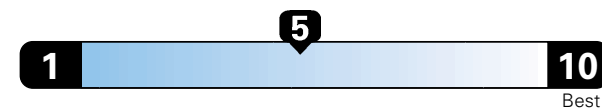

FCA US LLC

Fuel Economy and Environment

Gasoline Vehicle

Fuel Economy These estimates reflect new EPA methods beginning with 2017 models.
24 MPG
combined city/hwy
22 city
28 highway

Small SUV 4WD range from 16 to 120 MPGe.
The best vehicle rates 136 MPGe.

4.2 gallons per 100 miles

You spend
\$2,750
in fuel costs
over 5 years
compared to the
average new vehicle.

Annual fuel cost
\$2,050

Fuel Economy & Greenhouse Gas Rating (tailpipe only)

Smog Rating (tailpipe only)