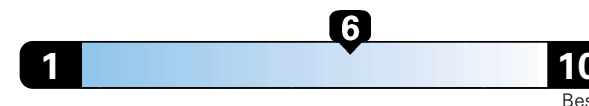

ALFA ROMEO GIULIA VELOCE RWD

2022 MODEL YEAR

THIS VEHICLE IS MANUFACTURED TO MEET SPECIFIC UNITED STATES REQUIREMENTS. THIS VEHICLE IS NOT MANUFACTURED FOR SALE OR REGISTRATION OUTSIDE OF THE UNITED STATES.

MANUFACTURER'S SUGGESTED RETAIL PRICE OF THIS MODEL INCLUDING DEALER PREPARATION

Base Price: $45,390

ALFA GIULIA TI RWD
Exterior Color: Vulcano Black Metallic Exterior Paint
Interior Color: Black Interior Color
Interior: Sport Leather Seats
Engine: 2.0L 280HP I4 DI Turbo Engine w/ Engine Stop/Start
Transmission: 8-Speed Automatic 8HP50 Transmission

STANDARD EQUIPMENT (UNLESS REPLACED BY OPTIONAL EQUIPMENT)

FUNCTIONAL/SAFETY FEATURES

- Full-Speed Forward-Collision Warning Plus
- Lane Departure Warning
- Adaptive Cruise Control with Full Stop
- Blind Spot and Cross Path Detection
- Front and Rear Park-Assist Sensors
- Dual-Advanced Front Airbags
- Supplemental Side-Curtain Front and Rear Air Bags
- LATCH-Ready Child-Seat Anchor System
- High Performance Adaptive Bi-Xenon Headlamps
- Rear Back-up Camera
- Automatic-Dimming Exterior Mirrors
- Power Folding Heated Mirrors
- Rain-Sensitive Windshield Wipers
- Passive Entry / Push-Button Start
- Remote-Start System
- Engine Stop - Start System
- Heated Washer Nozzles
- Universal Garage-Door Opener
- Air Quality System
- Carbon Fiber Drive Shaft
- Alfa DNA Drive Mode System
- Dual Dark Exhaust Tips
- Sport Suspension

INTERIOR FEATURES