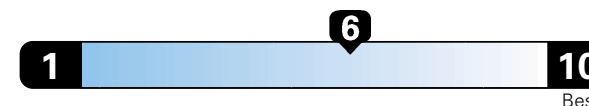

ALFA ROMEO GIULIA VELOCE RWD

2022 MODEL YEAR

THIS VEHICLE IS MANUFACTURED TO MEET SPECIFIC UNITED STATES REQUIREMENTS. THIS VEHICLE IS NOT MANUFACTURED FOR SALE OR REGISTRATION OUTSIDE OF THE UNITED STATES.

MANUFACTURER'S SUGGESTED RETAIL PRICE OF THIS MODEL INCLUDING DEALER PREPARATION

Base Price: $45,390

ALFA GIULIA TI RWD
Exterior Color: Misano Blue Metallic Exterior Paint
Interior Color: Black Interior Color
Interior: Sport Leather Seats
Engine: 2.0L 280HP I4 DI Turbo Engine w/ Engine Stop/Start
Transmission: 8-Speed Automatic 8HP50 Transmission

STANDARD EQUIPMENT (UNLESS REPLACED BY OPTIONAL EQUIPMENT)

FUNCTIONAL/SAFETY FEATURES

- Full-Speed Forward-Collision Warning Plus
- Lane Departure Warning
- Adaptive Cruise Control with Full Stop
- Blind Spot and Cross Path Detection
- Front and Rear Park-Assist Sensors
- Dual-Advanced Front Airbags
- Supplemental Side-Curtain Front and Rear Air Bags
- LATCH-Ready Child-Seat Anchor System
- High Performance Adaptive Bi-Xenon Headlamps
- Rear Back-up Camera
- Automatic-Dimming Exterior Mirrors
- Power Folding Heated Mirrors
- Rain-Sensitive Windshield Wipers
- Passive Entry / Push-Button Start
- Remote-Start System
- Engine Stop - Start System
- Heated Washer Nozzles
- Universal Garage-Door Opener
- Air Quality System
- Carbon Fiber Drive Shaft
- Alfa DNA Drive Mode System
- Dual Dark Exhaust Tips
- Sport Suspension

INTERIOR FEATURES